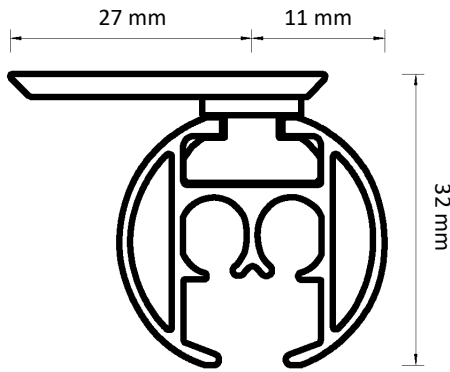

Dimensions illustrated:

- Height from bottom of carrier hole to bottom of track
- Height of bracket
- Length from back of bracket to centre of track
- Length from centre of track to front of bracket
- Height from bottom of track to top of bracket

CRS Ceiling Bracket

CRS Ceiling Bracket with Hole

CRS Ceiling Suspension Bracket 5 cm

CRS Ceiling Suspension Bracket 10 cm

CRS Wall Bracket 8 cm

CRS Wall Bracket 12 cm

CRS Wall Bracket 16 cm

CRS Wall Bracket Double